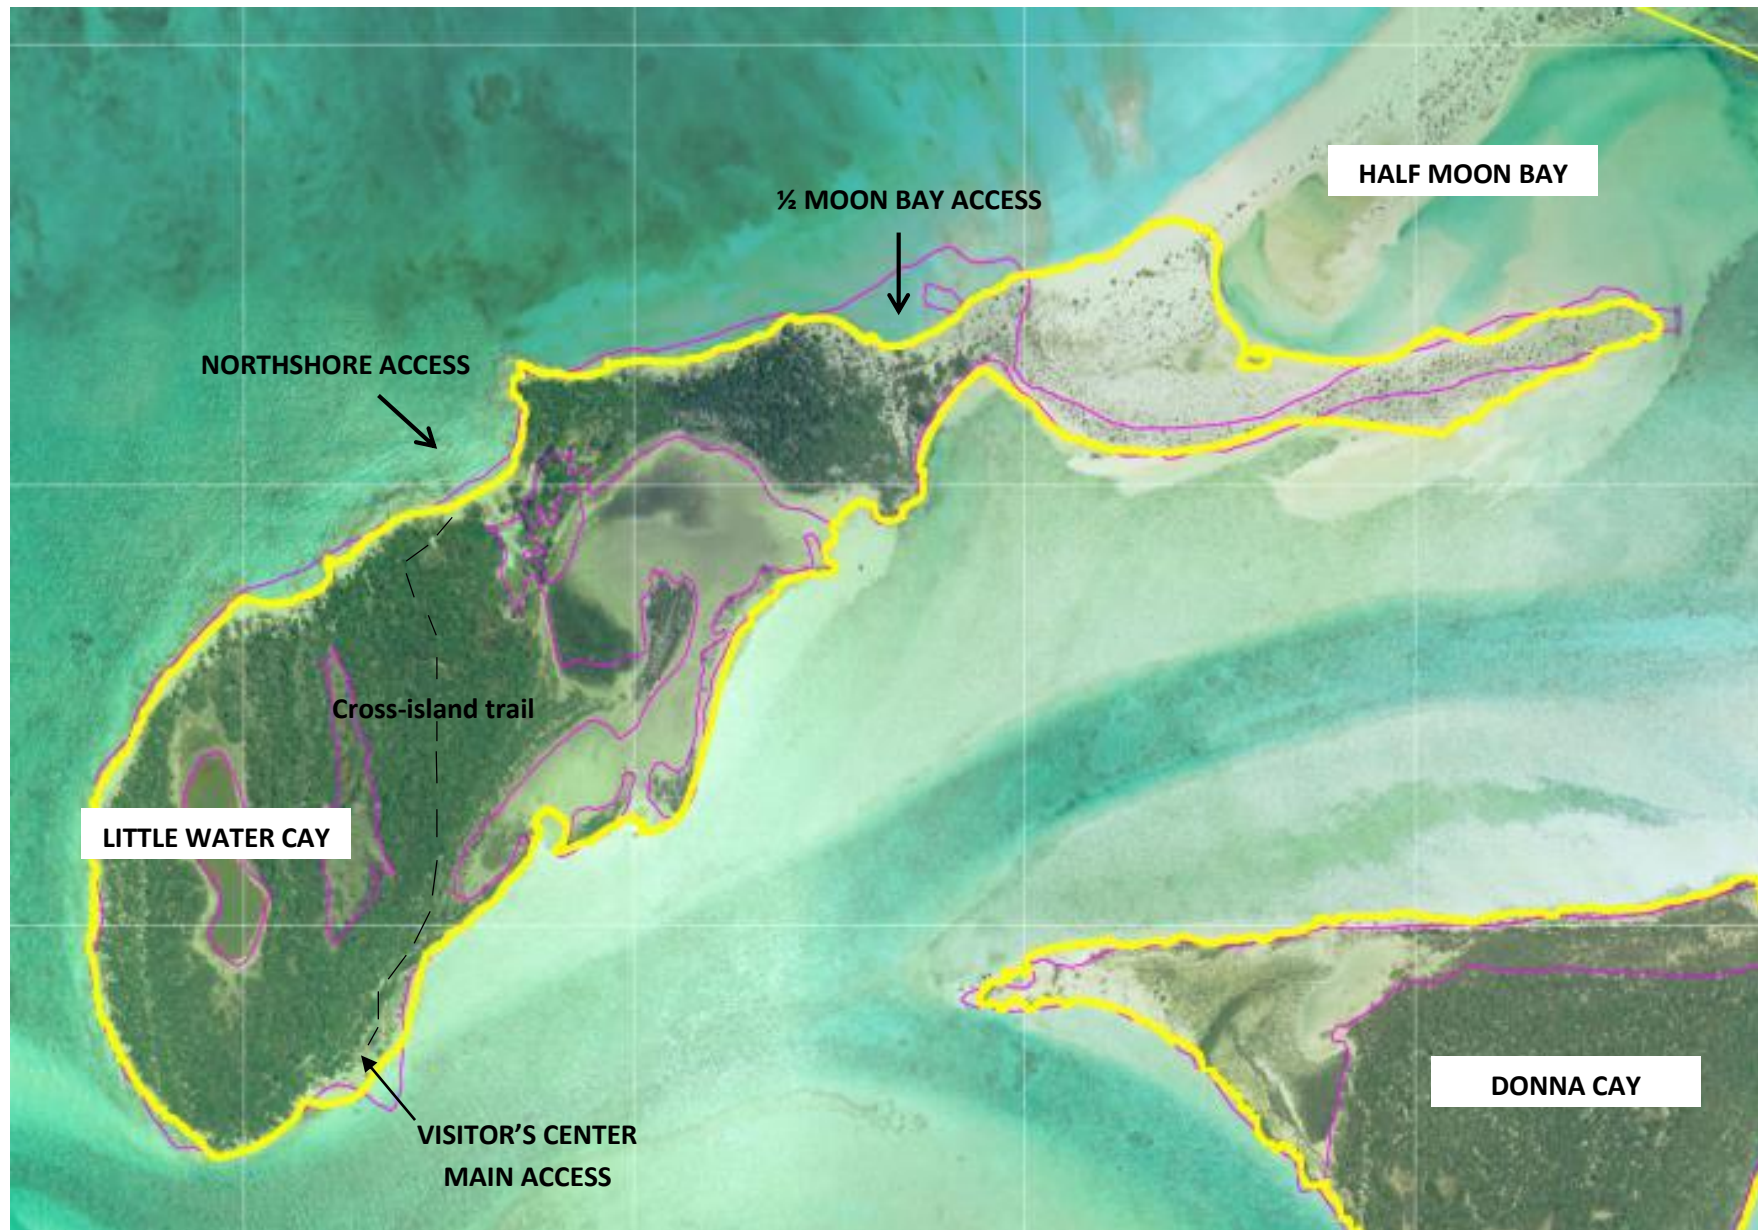

MAP OF PRINCESS ALEXANDRA NATURE RESERVE: LITTLE WATER CAY

The boundary of the Nature Reserve on Little Water Cay is marked by the yellow line.